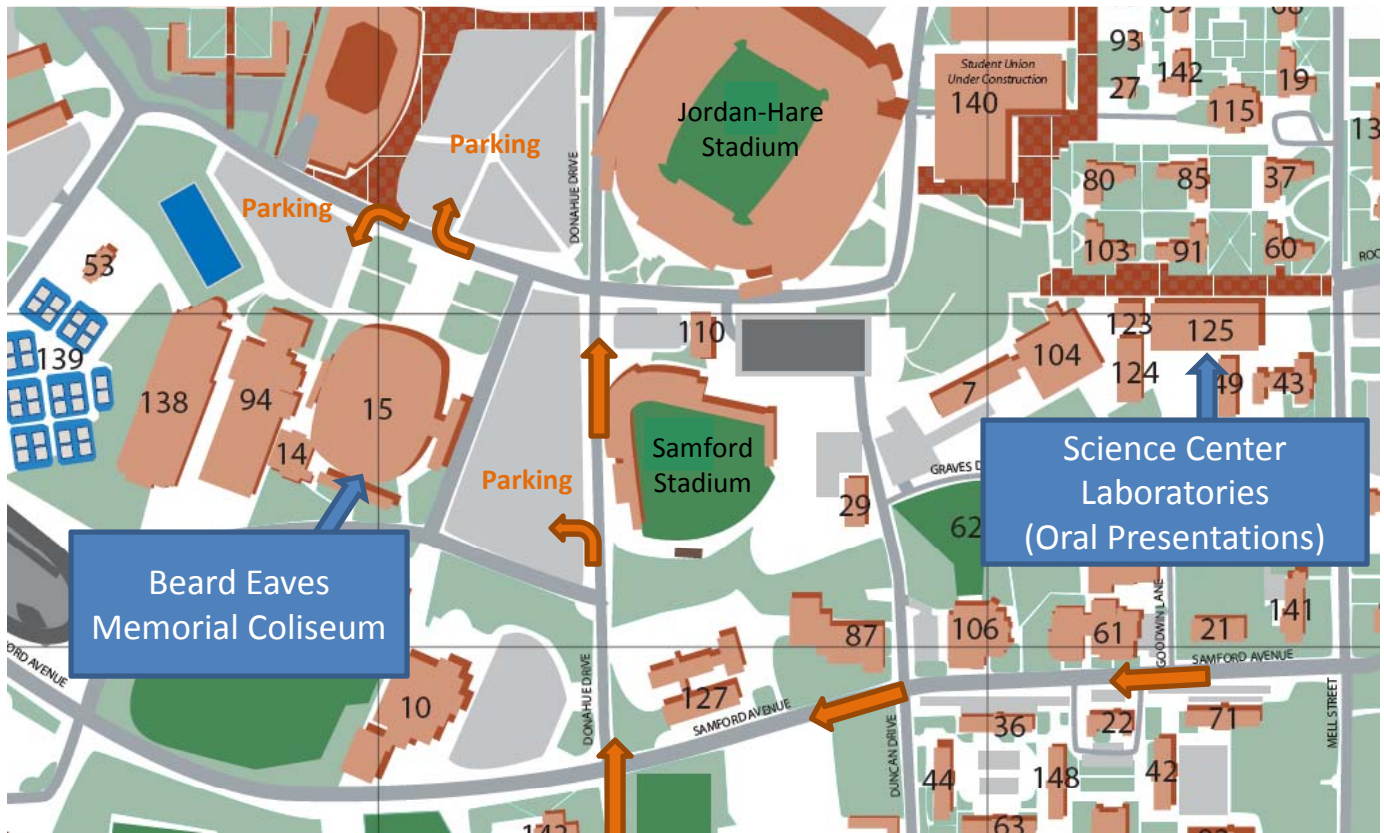

Competition Map and Driving Directions

December 12 & 13, 2008
Auburn University, Alabama

Driving Directions

From Atlanta, GA: Take I-85 South toward Montgomery, AL. At Alabama exit 51 and turn right onto AL-15 (South College Street) toward Auburn.

From Montgomery, AL: Take I-85 North toward Atlanta, GA. At Alabama exit 51 and turn left onto AL-15 (South College Street) toward Auburn.

-After Approximately 2.5 miles, turn left onto Donahue Drive . Proceed through 2 traffic signals and at the 3rd signal, turn left onto Roosevelt Drive.

From Brimingham, AL via U.S. 280: After approx. 100 miles, turn right onto AL-147 (North College Street) toward Auburn. Proceed through downtown Auburn, and turn right onto Samford Ave. Proceed through the 4 way stop and 1 traffic signal. At the 2nd signal, turn right onto Donahue Drive and at the following signal, turn left onto Roosevelt Drive.

-You may park in the parking lots surrounding Beard Eaves Coliseum.