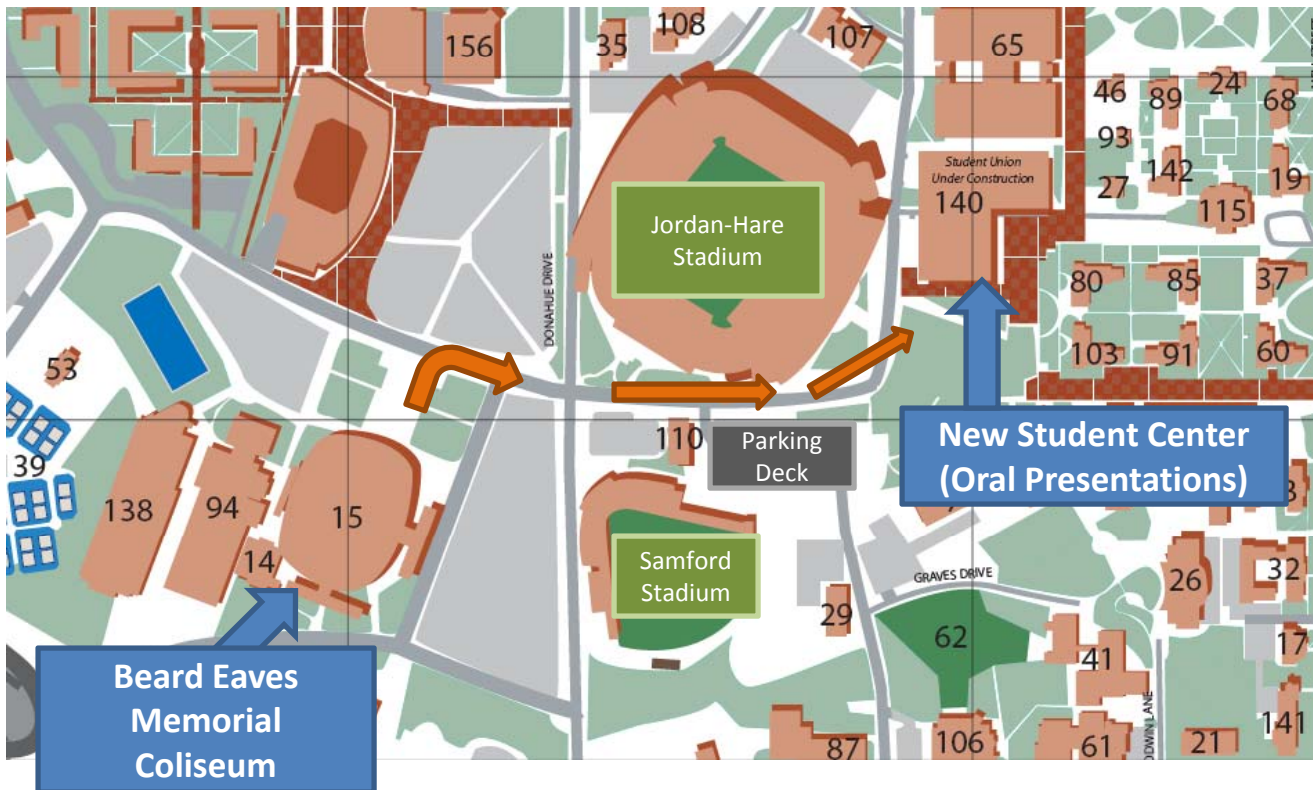

Oral Presentation Directions

December 11, 2009
Auburn University, Alabama

For BEST Award Teams, Oral Presentations will be held in the new Student Center Building located next to the football stadium.

Exit the front entrance of Beard Eaves Memorial Coliseum and take a right onto Roosevelt Drive. Follow this street across Donahue Drive and between Samford Stadium (baseball field) and Jordan-Hare Stadium (football field). At the top of the hill, the street will become a pedestrian only concourse. The new Student Center will be on your left.