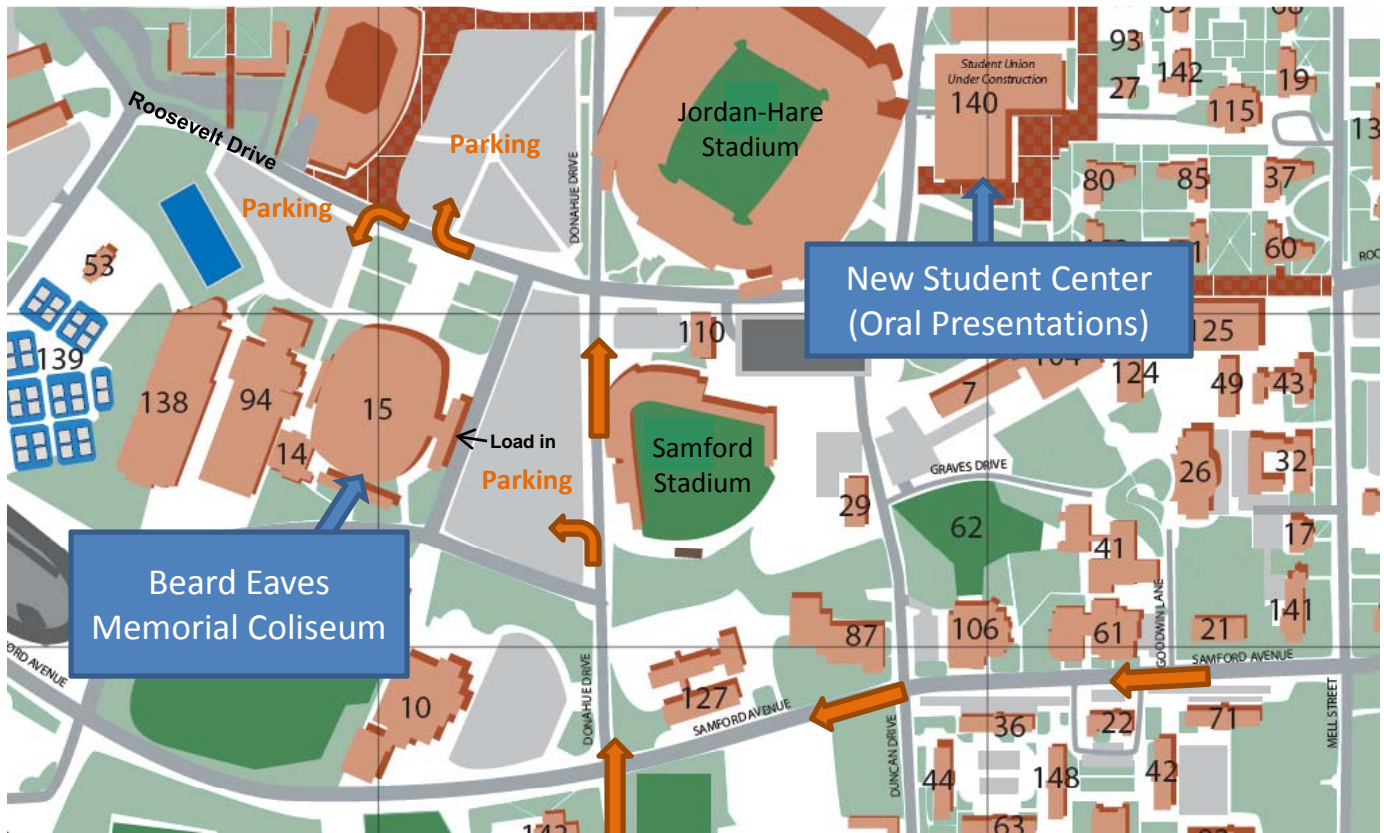

Competition Map and Driving Directions

December 11 & 12, 2009
Auburn University, Alabama

Driving Directions

From Atlanta, GA: Take I-85 South toward Montgomery, AL. At Alabama exit 51, turn right onto AL-15 (South College Street) toward Auburn.

From Montgomery, AL: Take I-85 North toward Atlanta, GA. At Alabama exit 51, turn left onto AL-15 (South College Street) toward Auburn.

-After Approximately 2.5 miles, turn left onto Donahue Drive . Proceed through 2 traffic signals and at the 3rd signal, turn left onto Roosevelt Drive.

From Birmingham, AL via U.S. 280: After approx. 100 miles, turn right onto AL-147 (North College Street) toward Auburn. Proceed through downtown Auburn, and turn right onto Samford Ave. Proceed through the 4 way stop and 1 traffic signal. At the 2nd signal, turn right onto Donahue Drive and at the following signal, turn left onto Roosevelt Drive.

-You may park in the parking lots surrounding Beard Eaves Coliseum.